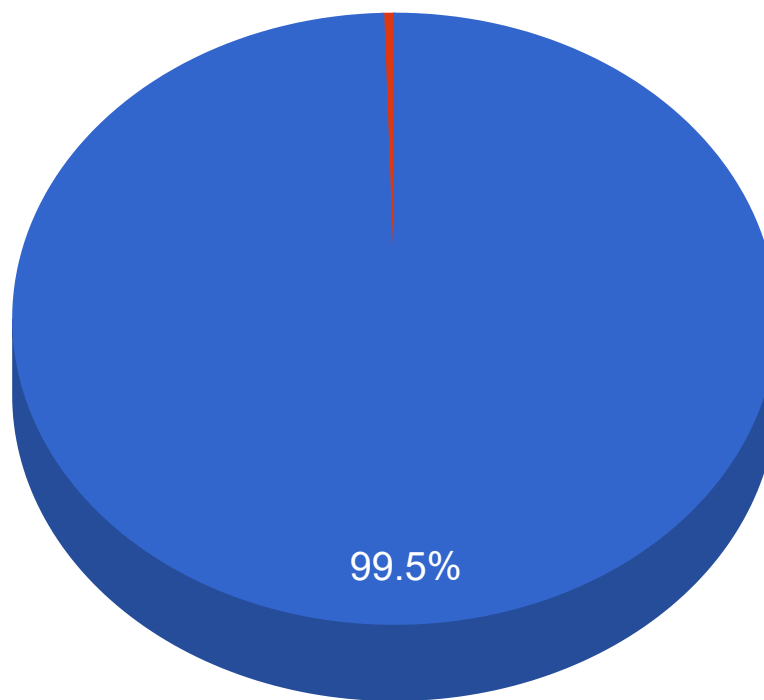

MATCH DAY 2026

Program Statistics 2026 Urology Residency Match

Programs - Matched vs Unmatched

- Matched (417 / 99.5%)
- Unmatched (2 / 0.5%)

MATCH DAY 2026

Matches By Rank List Selection- All Matched Programs