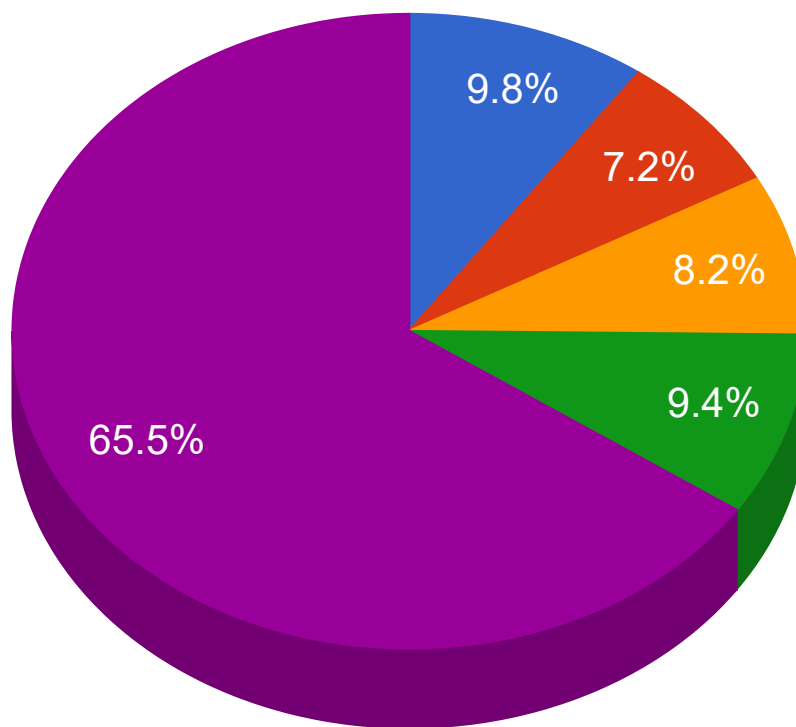

MATCH DAY 2026

Program Statistics 2026 Urology Residency Match

Programs - Matched vs Unmatched

- Matched (417 / 99.5%)
- Unmatched (2 / 0.5%)

MATCH DAY 2026

Matches By Rank List Selection- All Matched Programs

- 1st Rank List (41 / 9.8%)
- 2nd Rank List (30 / 7.2%)
- 3rd Rank List (34 / 8.2%)
- 4th Rank List (39 / 9.4%)
- >4th Rank List (273 / 65.5%)